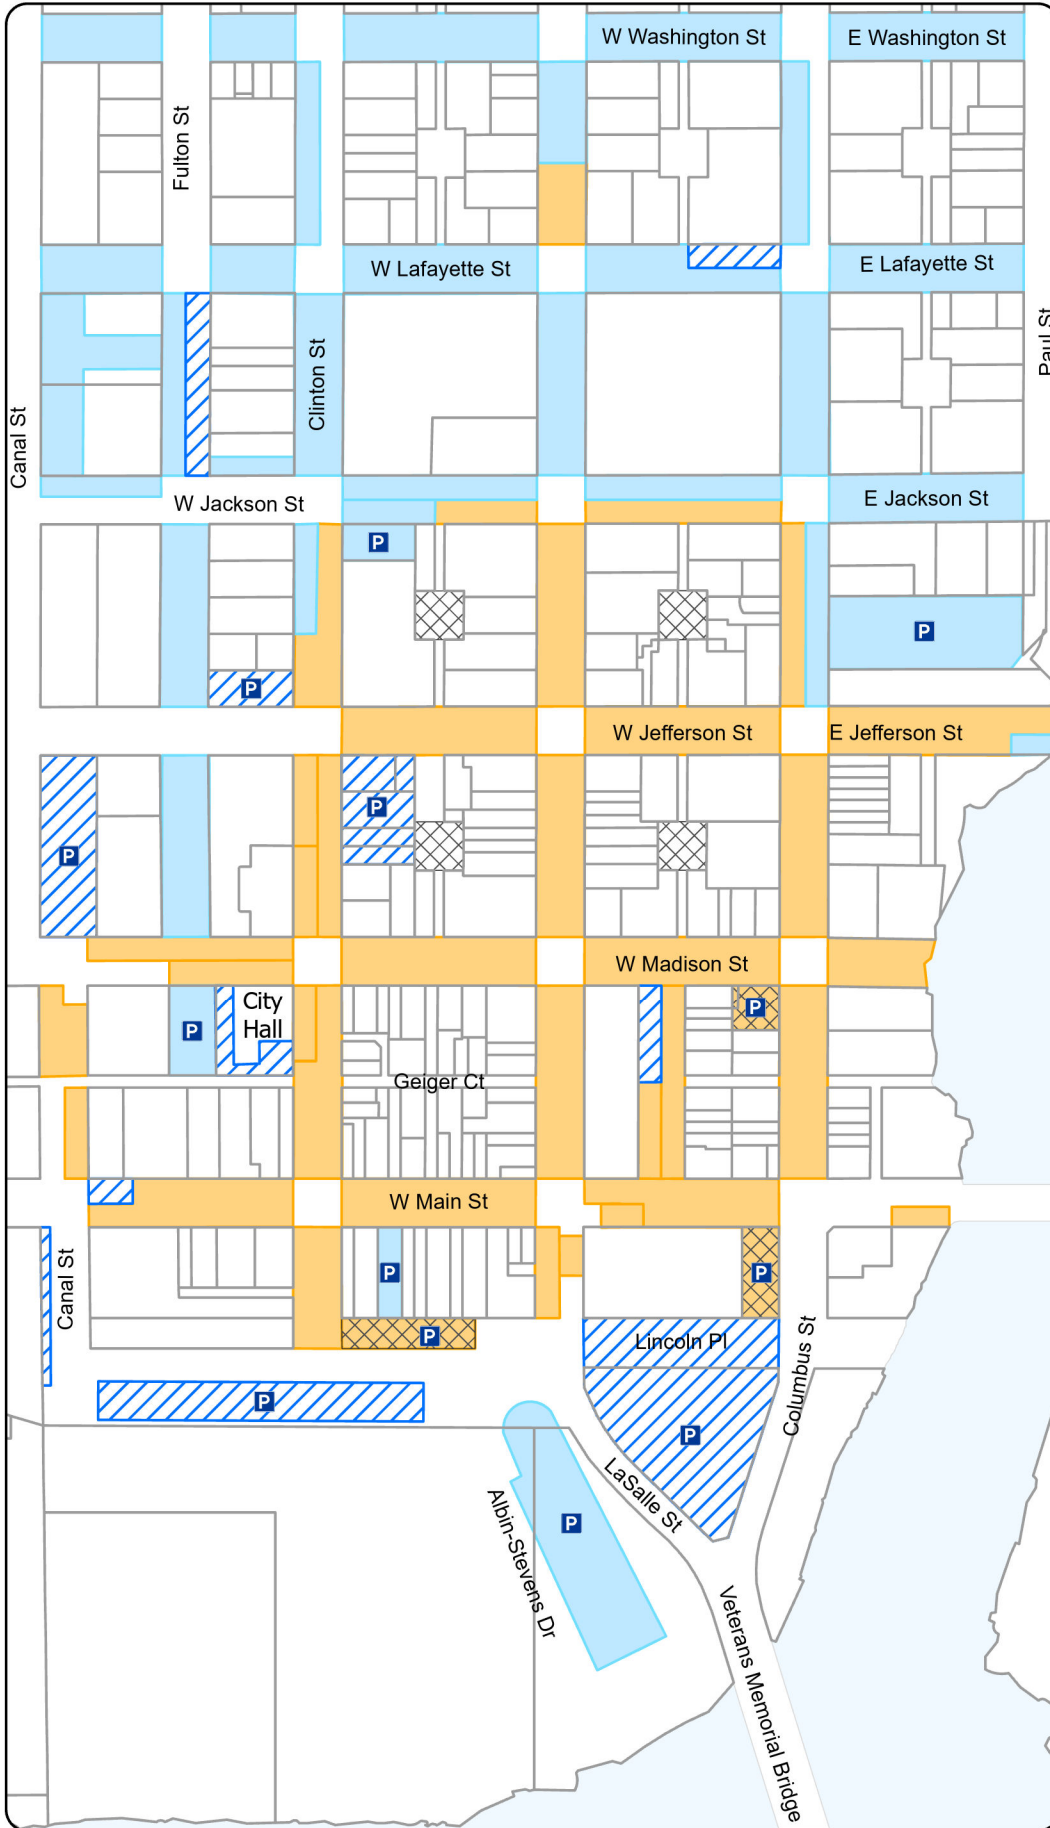

DOWNTOWN PARKING OTTAWA, ILLINOIS

	Lot Parking
Parking Restrictions	
	3 Hours *
	Unrestricted
	Restricted
	Residential

* 3 hour parking is allowed for a maximum of three hours per day per block

Parking lots may have multiple restrictions

Parking restrictions can change. Always check the signs for current regulations.

February, 2025