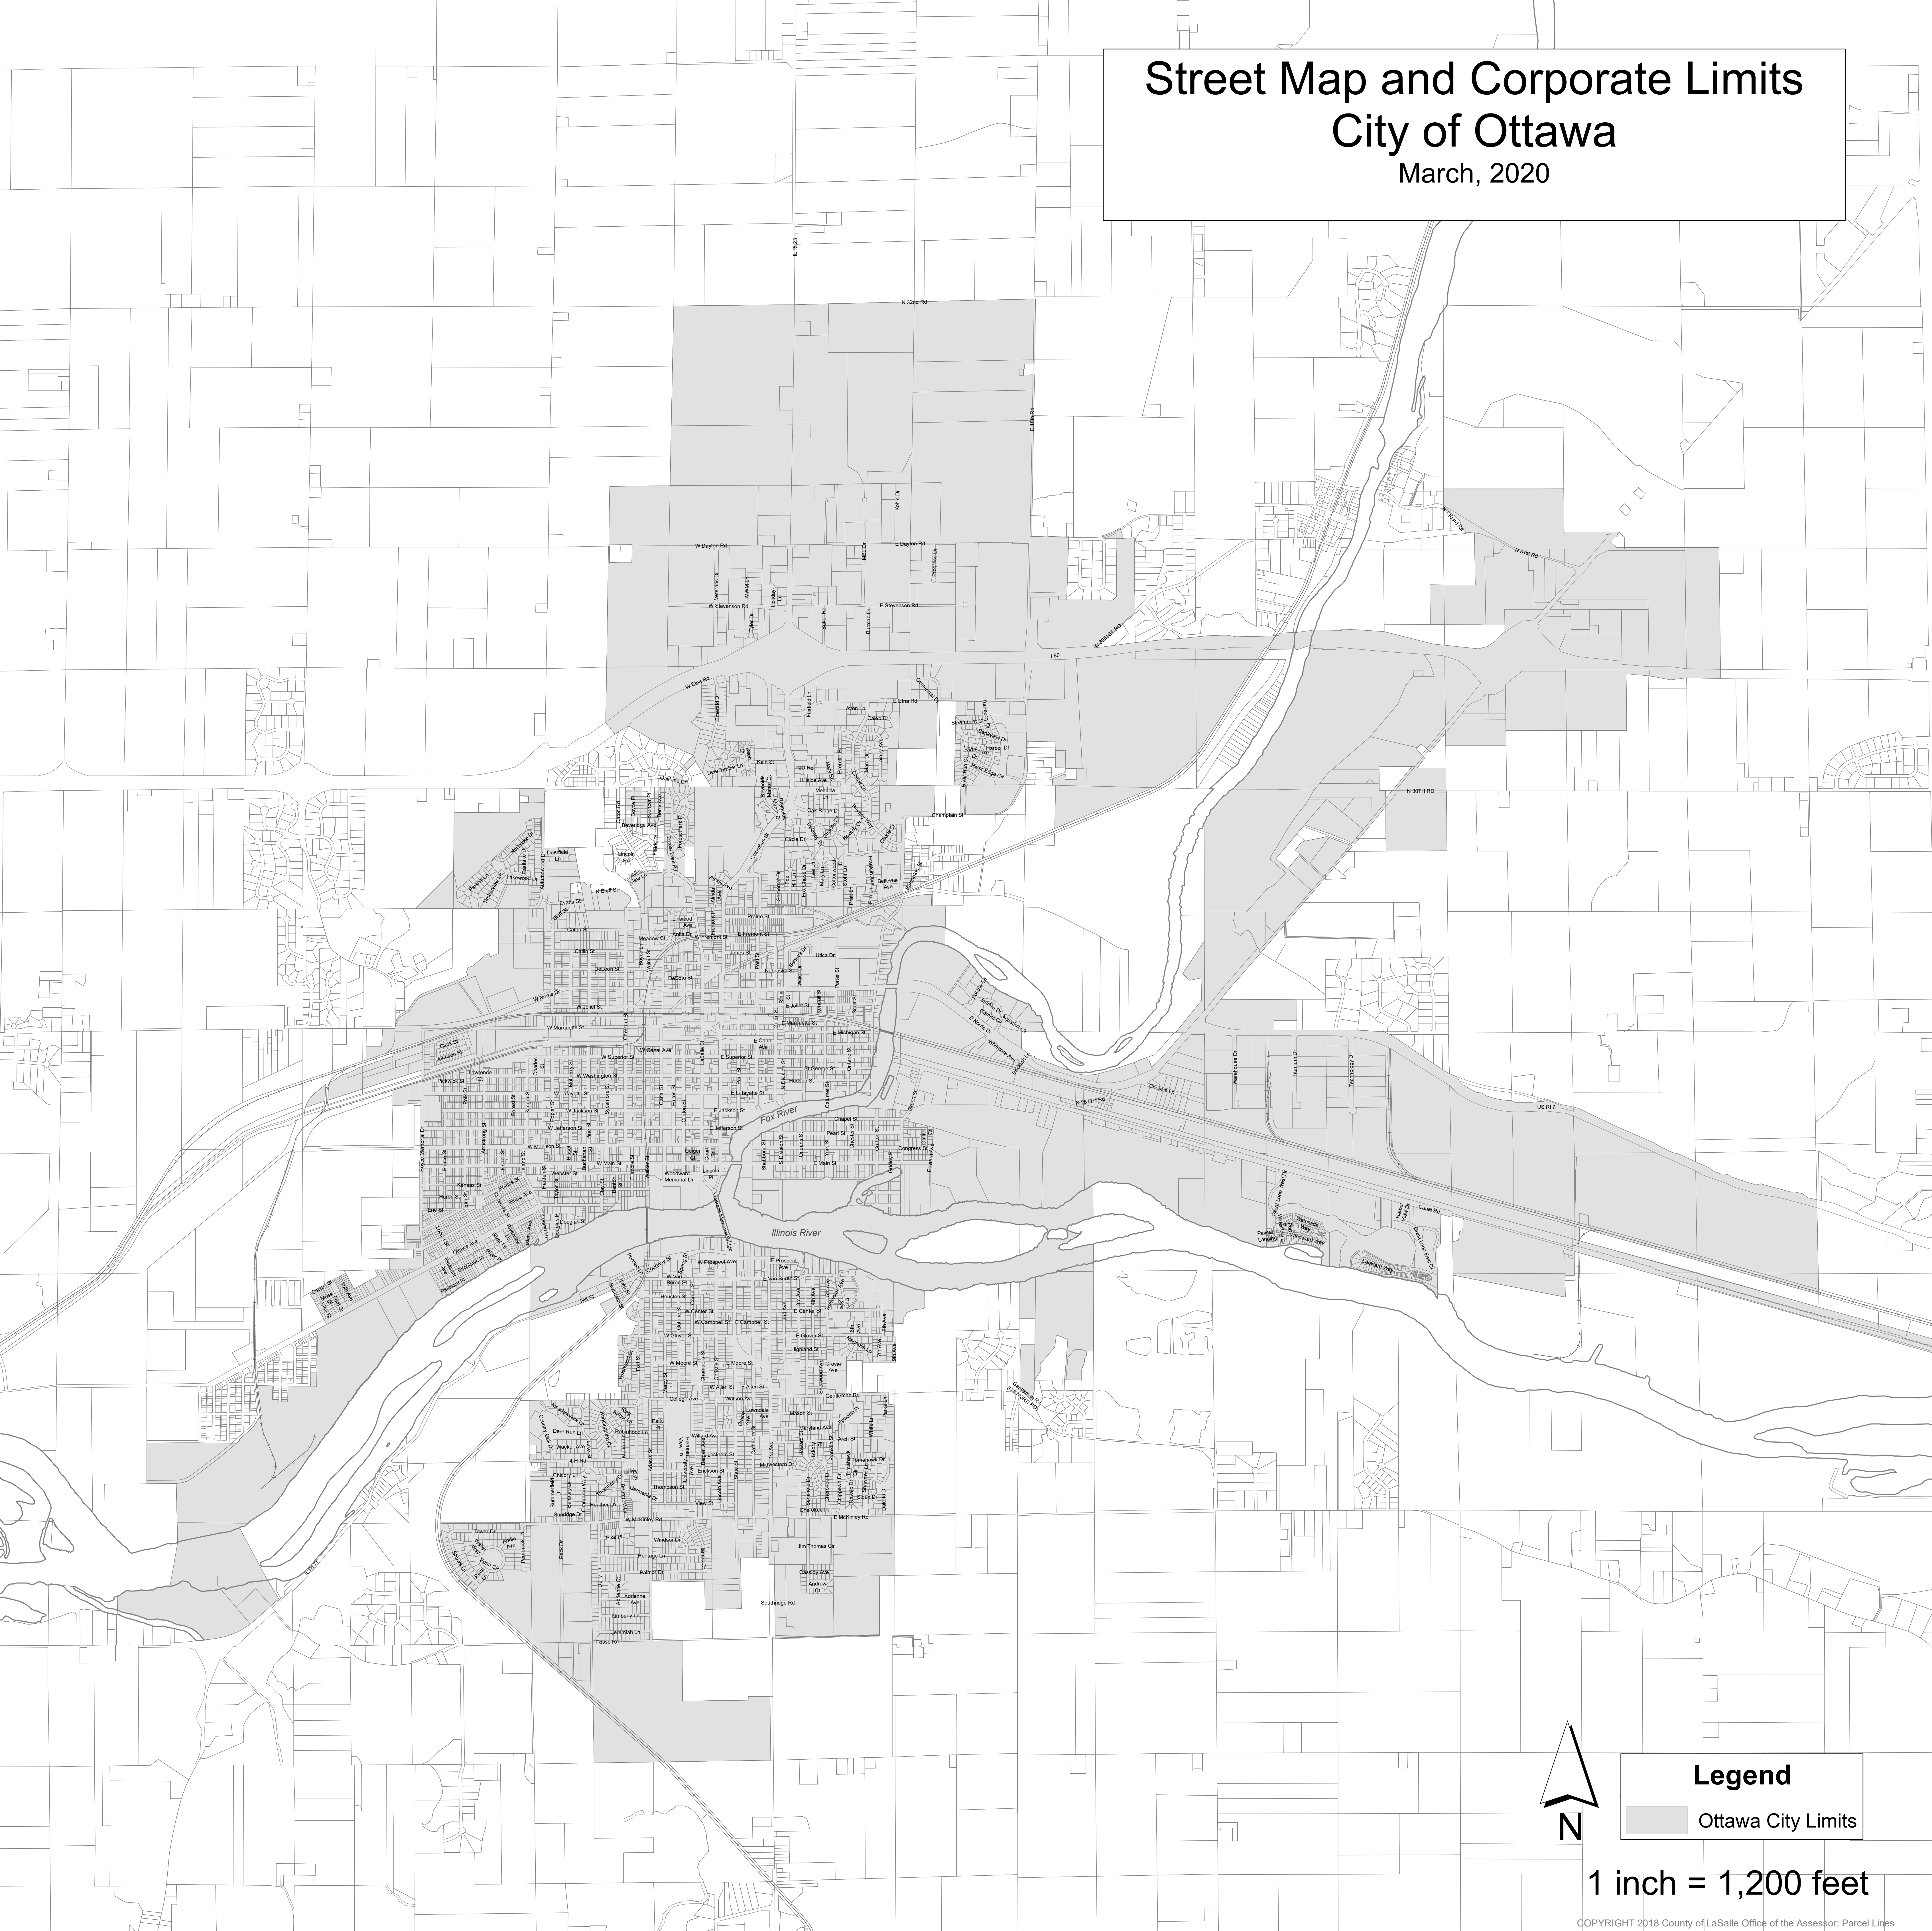

Street Map and Corporate Limits City of Ottawa

March, 2020

Legend
Ottawa City Limits

1 inch = 1,200 feet