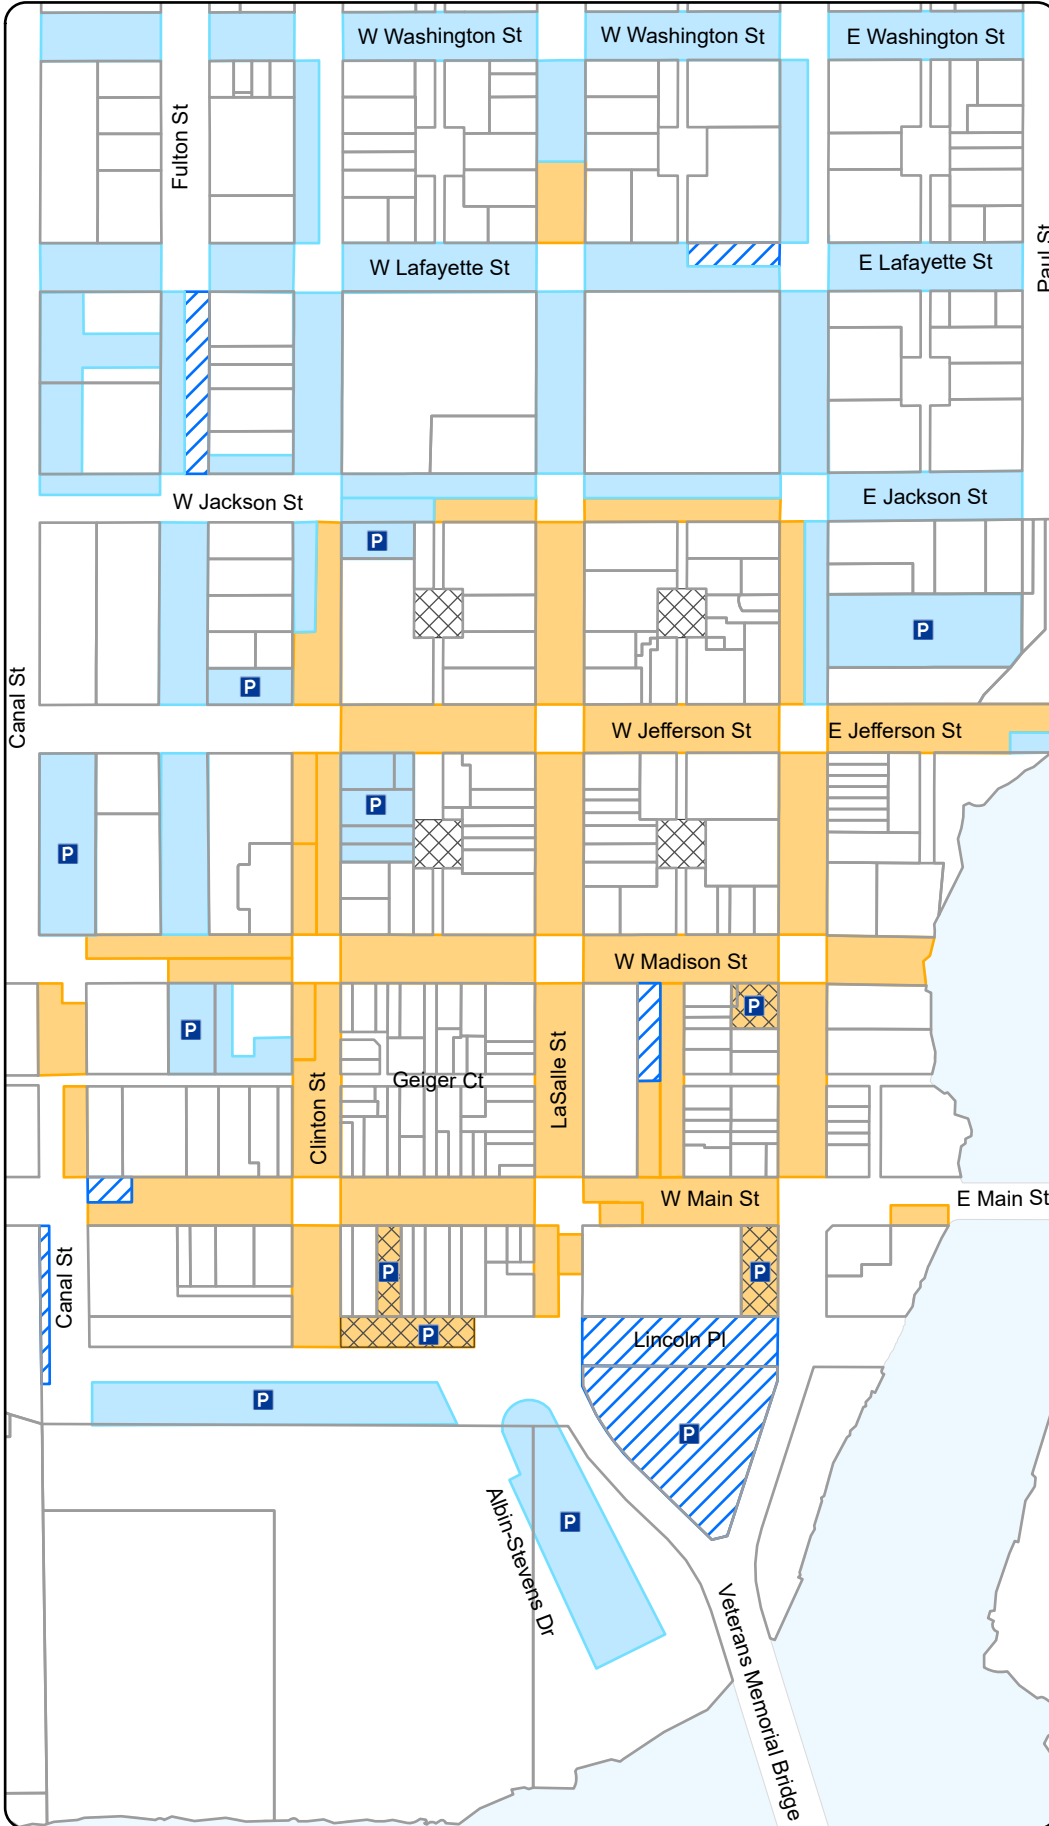

DOWNTOWN PARKING OTTAWA, ILLINOIS

	Lot Parking
Parking Restrictions	
	3 Hours *
	Restricted
	Residential
	Unrestricted

* 3 hour parking is allowed for a maximum of three hours per day per block

Parking lots may have multiple restrictions

Parking restrictions can change. Always check the signs for current regulations.

September, 2023