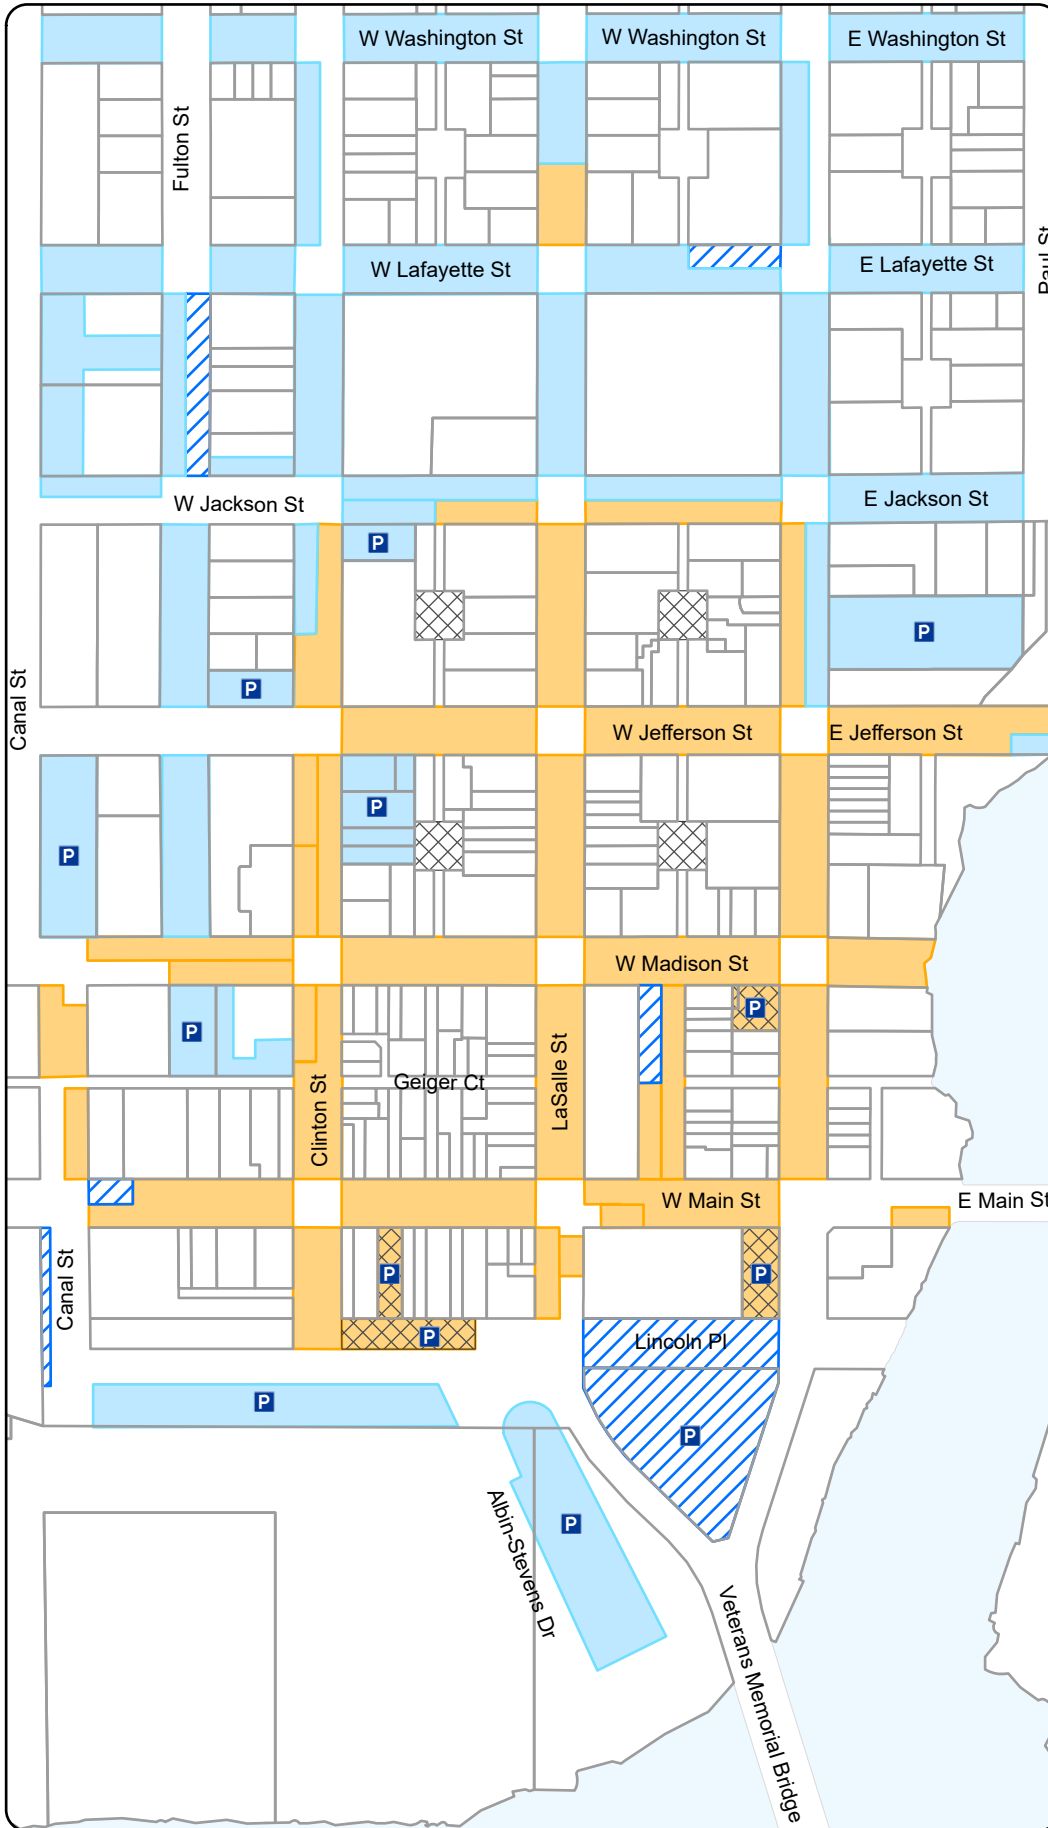

DOWNTOWN PARKING OTTAWA, ILLINOIS

	Lot Parking
Parking Restrictions	
	3 Hours *
	Restricted
	Residential
	Unrestricted

* 3 hour parking is allowed for a maximum of three hours per day per block

Parking lots may have multiple restrictions

Parking restrictions can change. Always check the signs for current regulations.

March, 2022