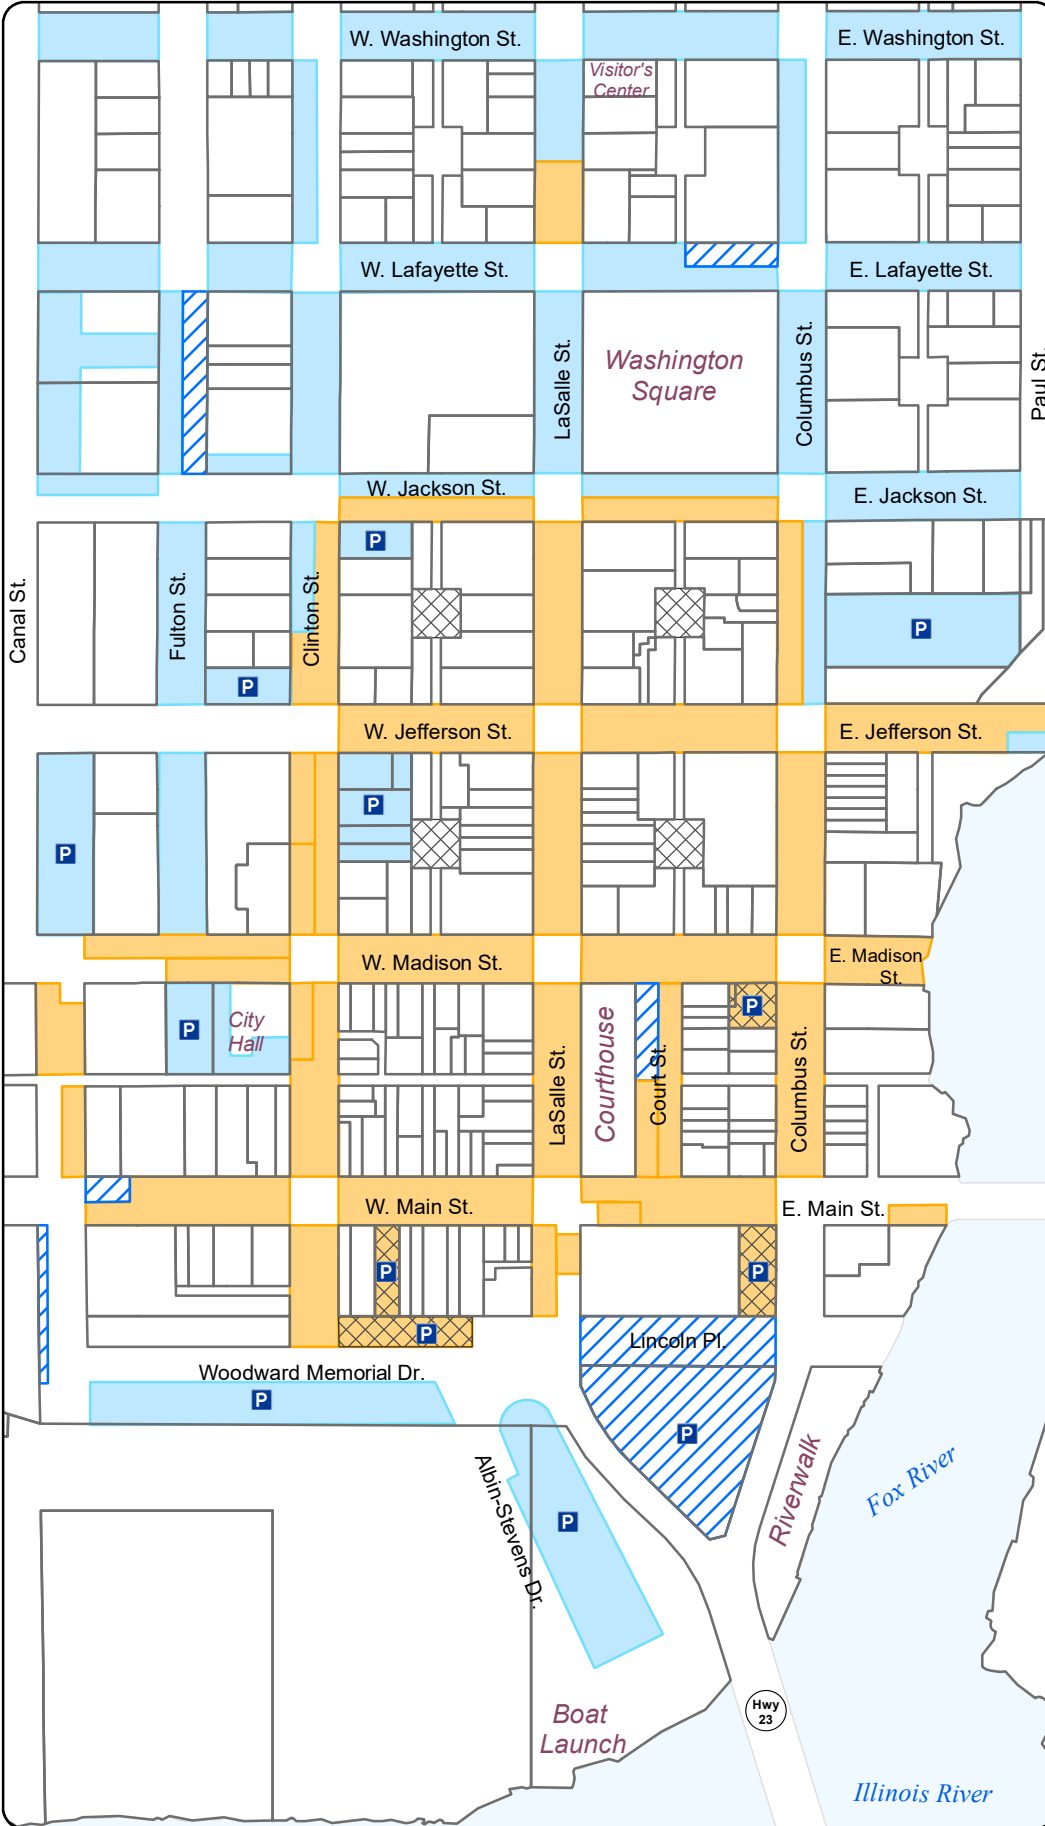

DOWNTOWN PARKING OTTAWA, ILLINOIS

	Lot Parking
Parking Restrictions	
	3 Hours *
	Restricted
	Residential
	Unrestricted

* 3 hour parking is allowed for a maximum of three hours per day per block

Parking lots may have multiple restrictions

Parking restrictions can change. Always check the signs for current regulations.

September, 2019